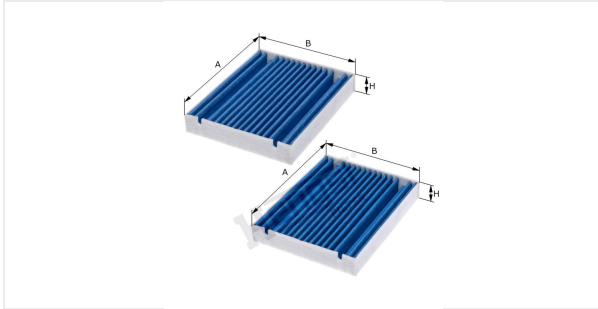

Biofunctional cabin filter
E6989LB-2

Technical data

EDP	11530310000
EAN	4030776084689
Status	Available

Dimensions in mm

A	242.00
B	196.00
C	
D	
E	
F	
G	
H	35.00