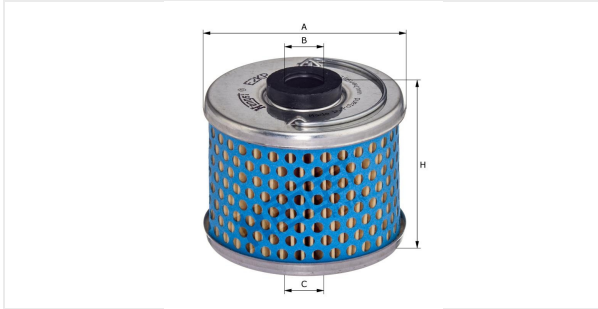

Fuel filter insert
E2KP

Technical data

EDP	682210000
EAN	4030776077575
Status	Available

Dimensions in mm

A	70.00
B	14.00
C	14.00
D	
E	
F	
G	
H	65.00