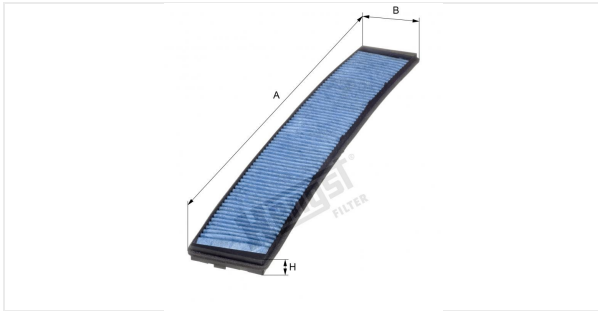

Biofunctional cabin filter
E977LB

Technical data

EDP	7536310000
EAN	4030776047370
Status	Available

Dimensions in mm

A	668.00
B	104.00
C	
D	
E	
F	
G	
H	24.00