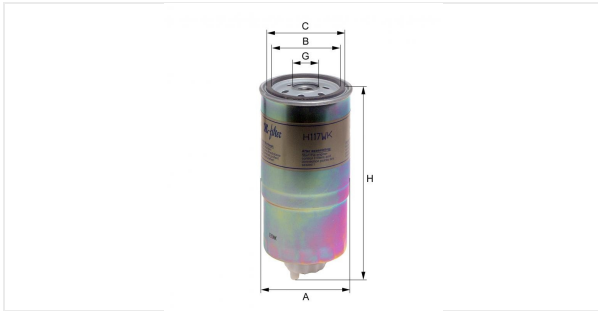

IN-LINE FUEL FILTER
H117WK

EDP

561200000

4030776007299

A	84.00
B	62.00
C	70.50
D	
E	
F	
G	M16x1.5
H	184.00